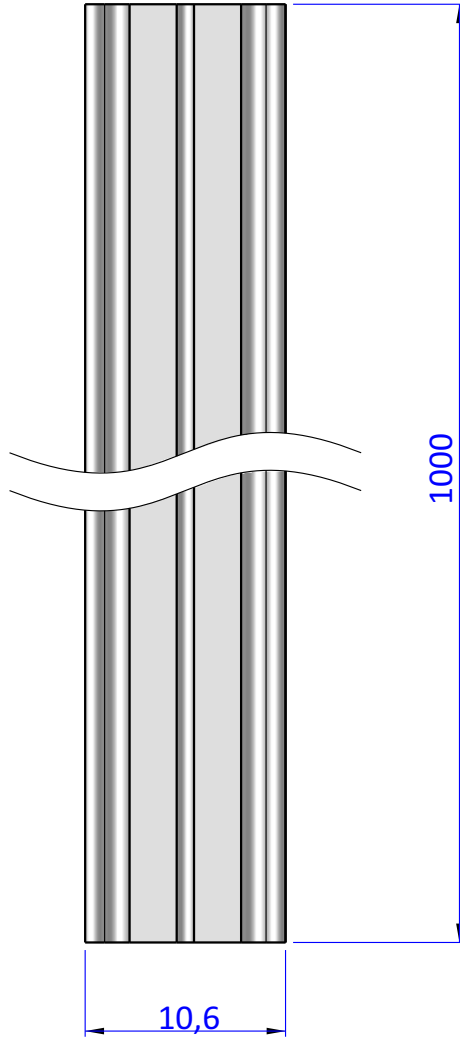

THE PROPERTY OF THE DRAWING IS ESTABLISHED BY LAW. IT IS FORBIDDEN TO PRODUCE OR SHOW IT TO THIRD PART. WITHOUT A WRITTEN AGREEMENT.

Item	Name	Q.ty
1	GWP.1000	1

DESIGNED FROM	REVIEW
FPS Automation	A

DATE	WEIGHT
11/09/2020	0,423kg

CODE
CA.GWP.1000

Format A4
UNI 936-76

GENERAL TOLERANCE
UNI - ISO 2768
CLASSE f

DESCRIPTION
CA.GWP.1000